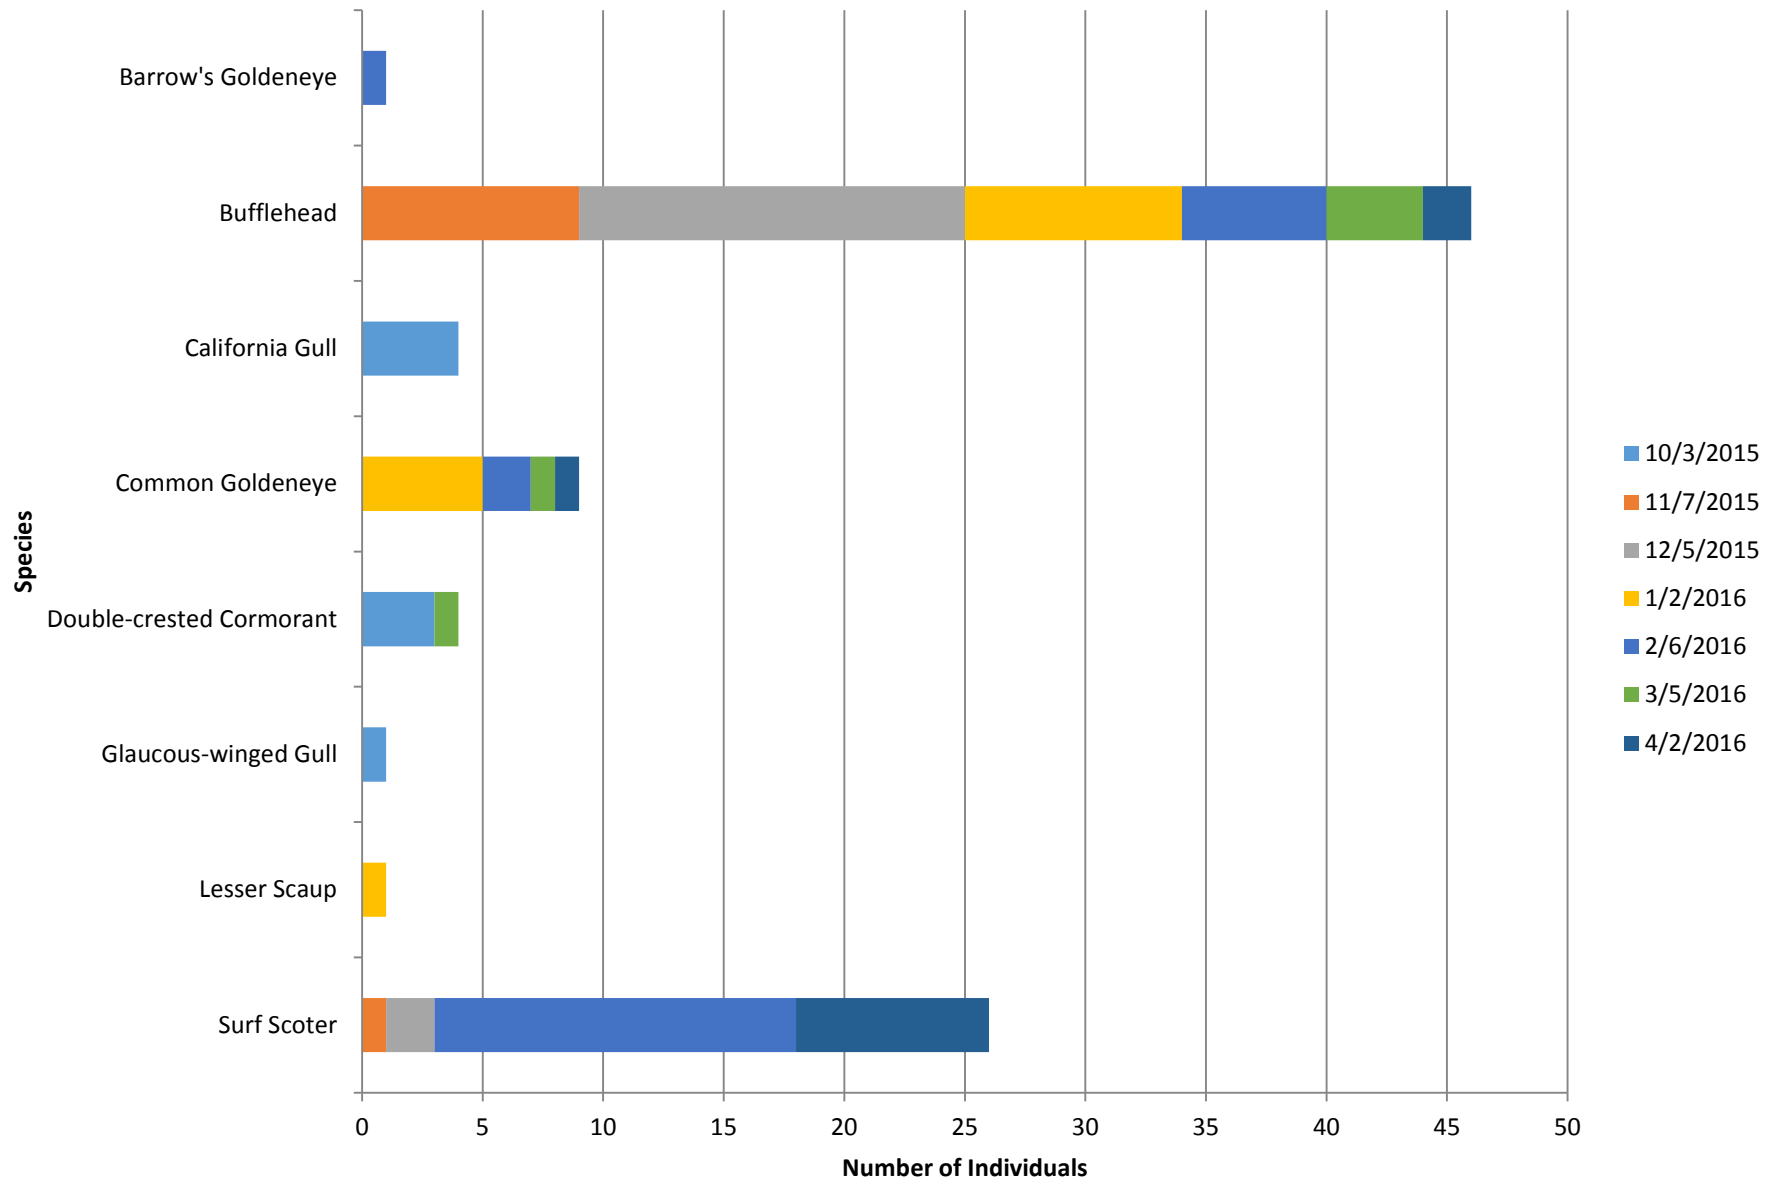

## Boston Harbor

Total number of birds by species recorded at site during survey season. Sightings color-coded by month.