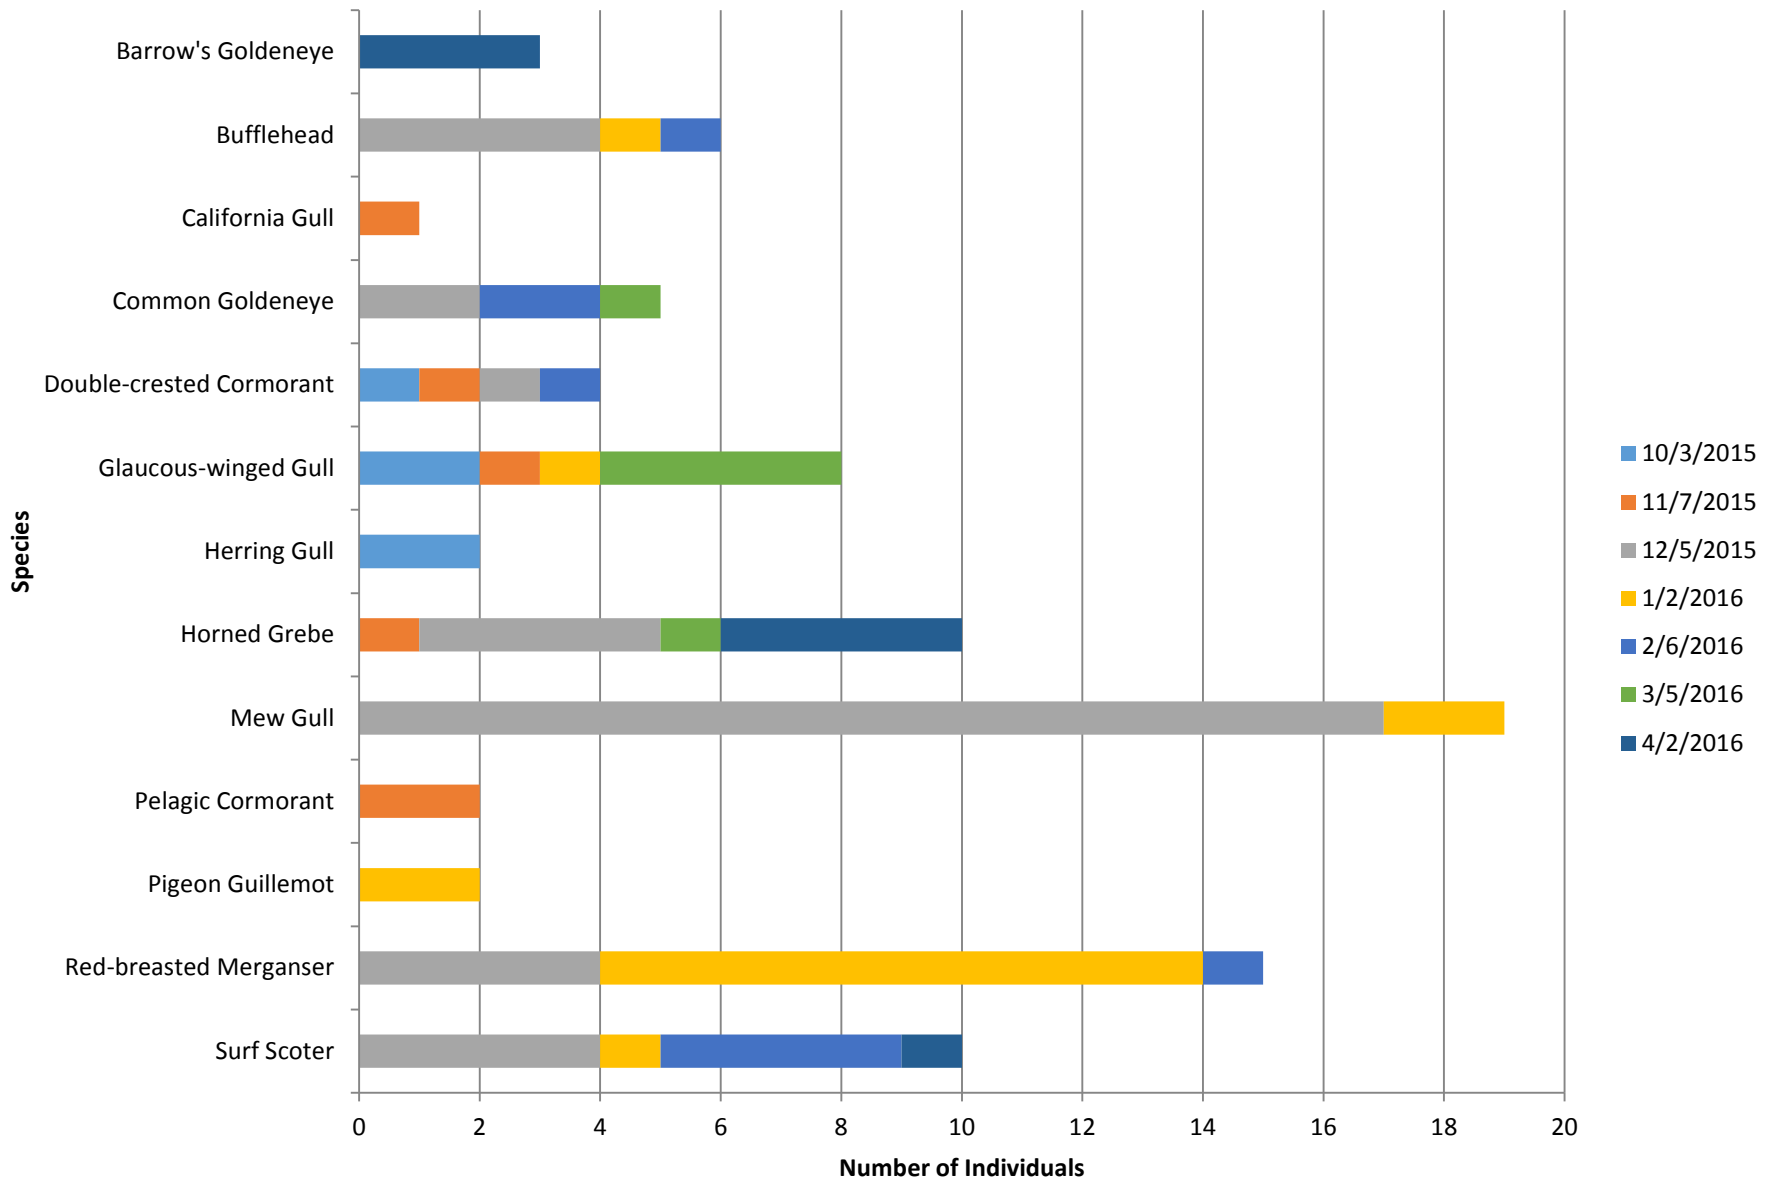

## Browns Point

Total number of birds by species recorded at site during survey season. Sightings color-coded by month.