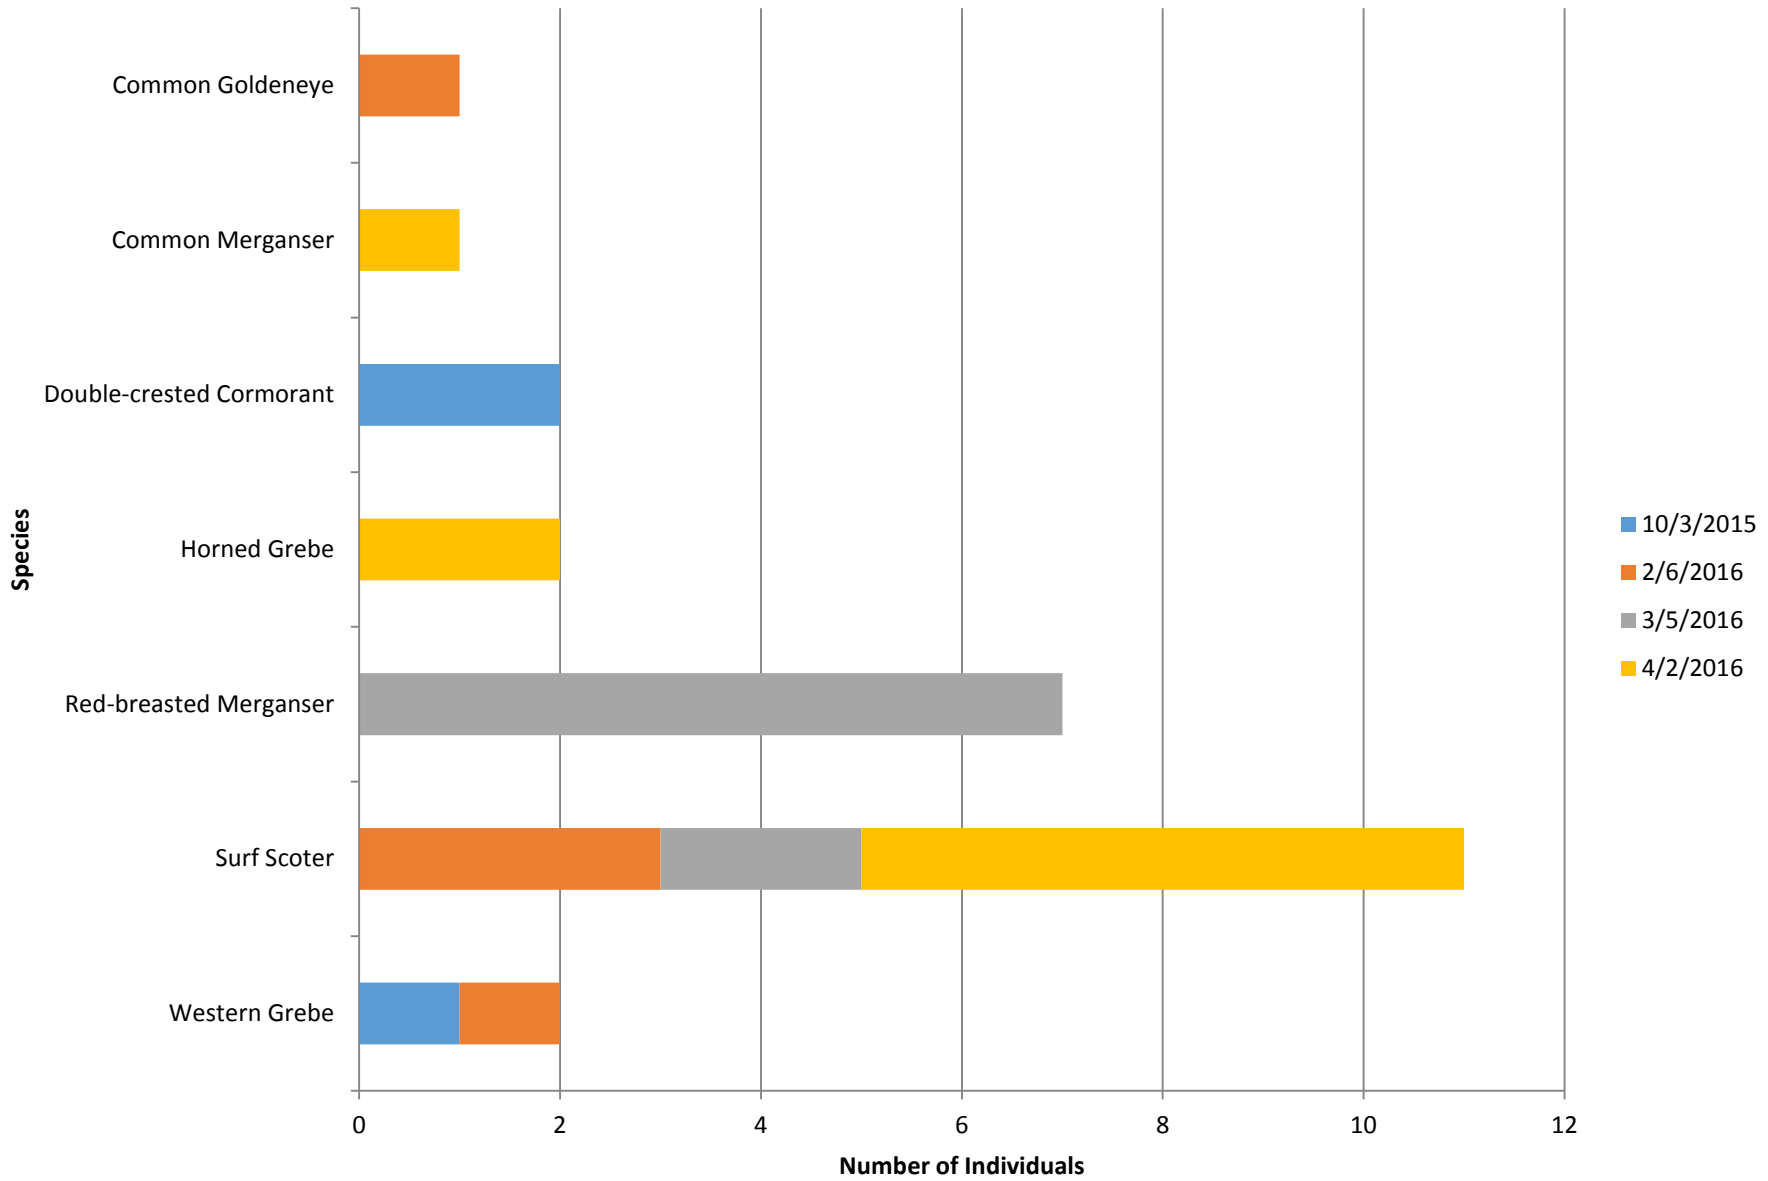

Chambers Bay Beach Access

Total number of birds by species recorded at site during survey season. Sightings color-coded by month.