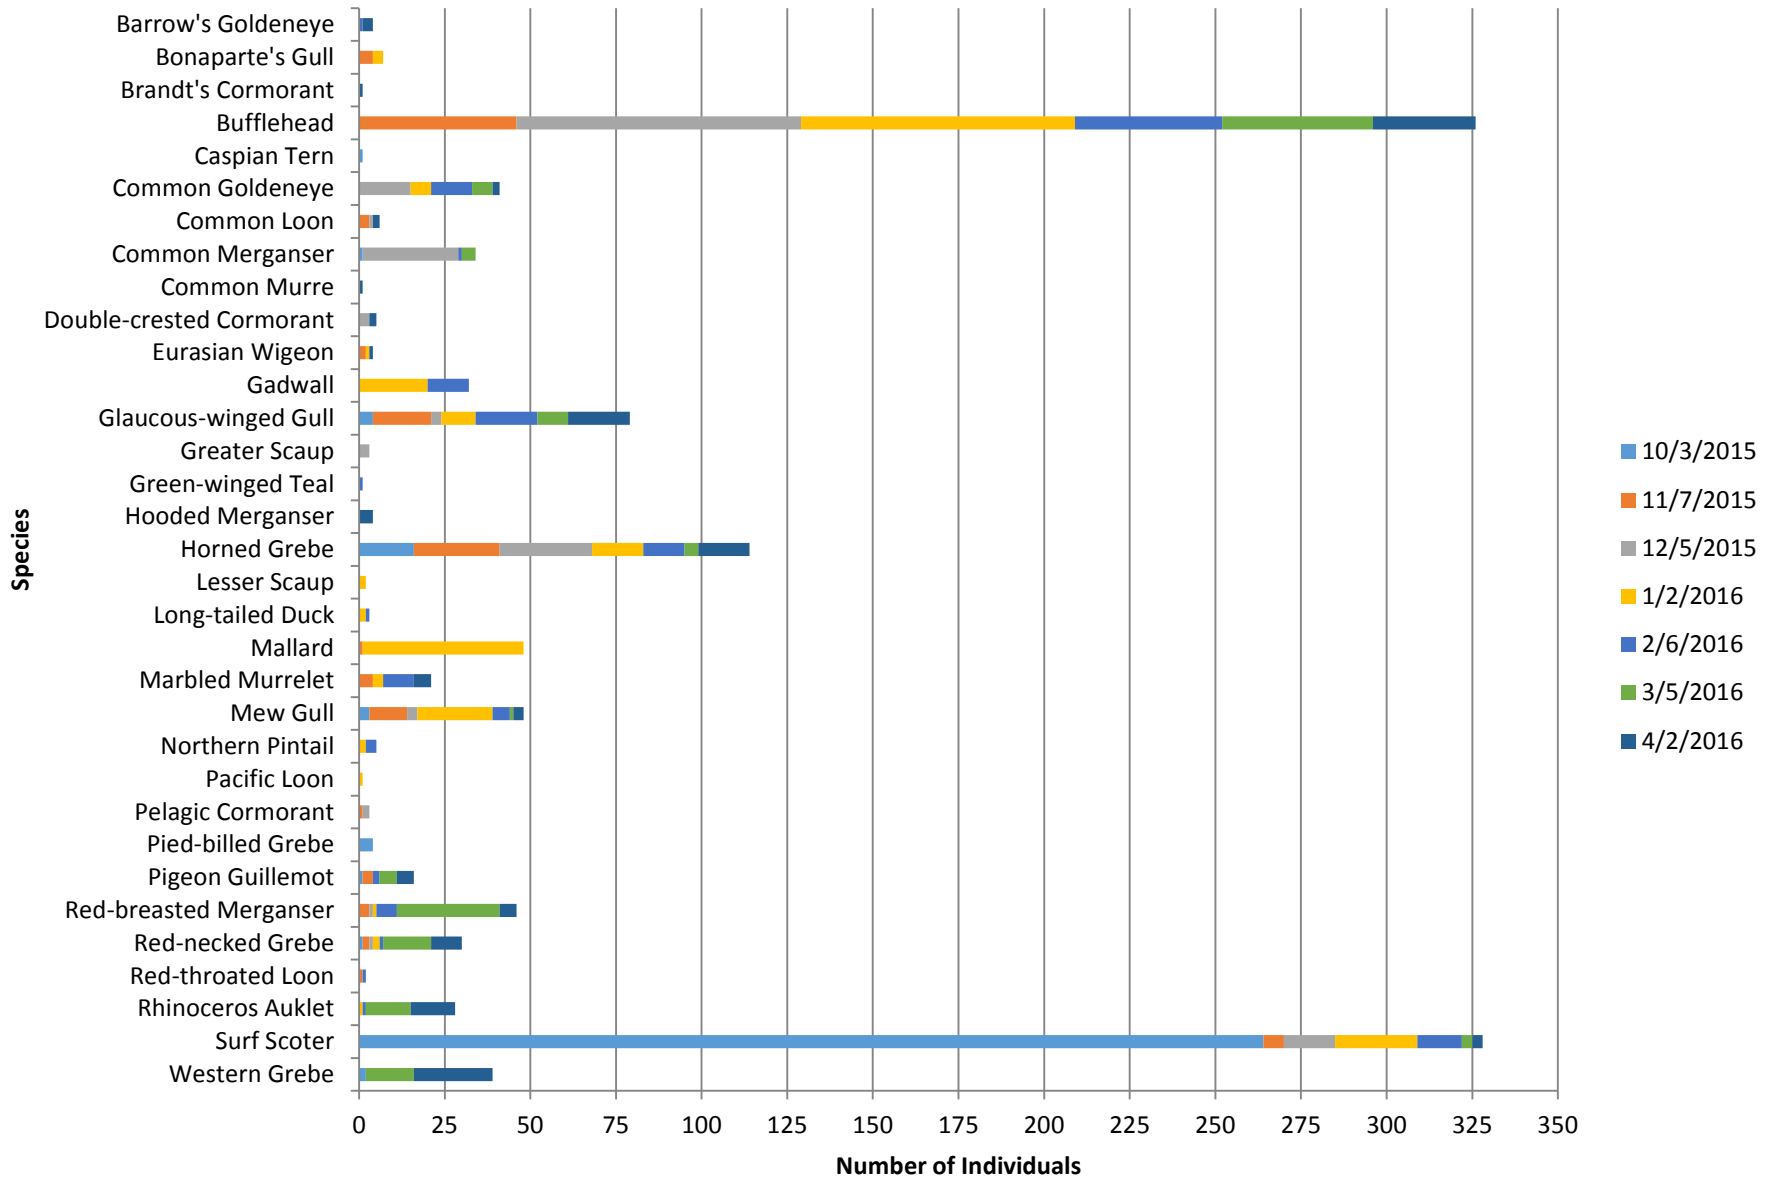

Chimacum Creek

Total number of birds by species recorded at site during survey season. Sightings color-coded by month.

NORE: Over 425 American Wigeons not shown in graph.