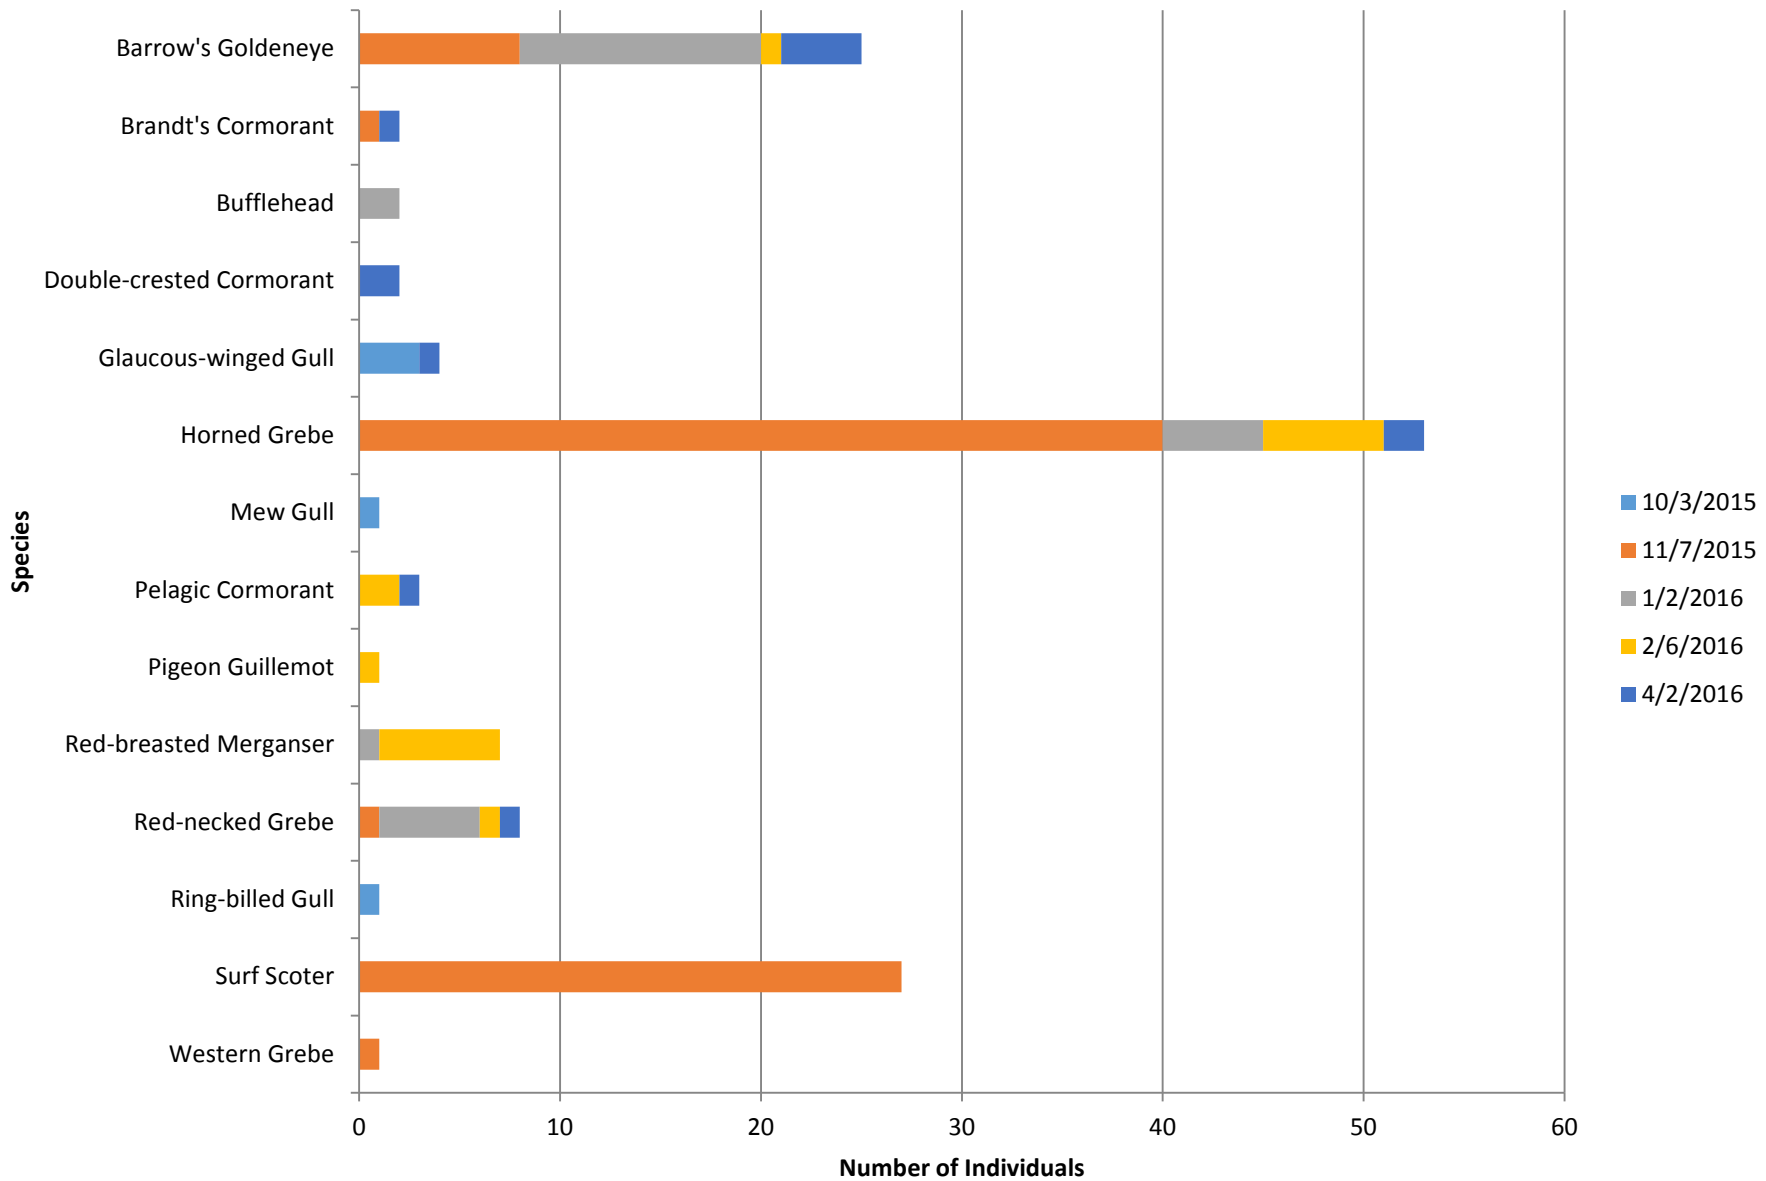

Elliot Bay Water Taxi Pier

Total number of birds by species recorded at site during survey season. Sightings color-coded by month.