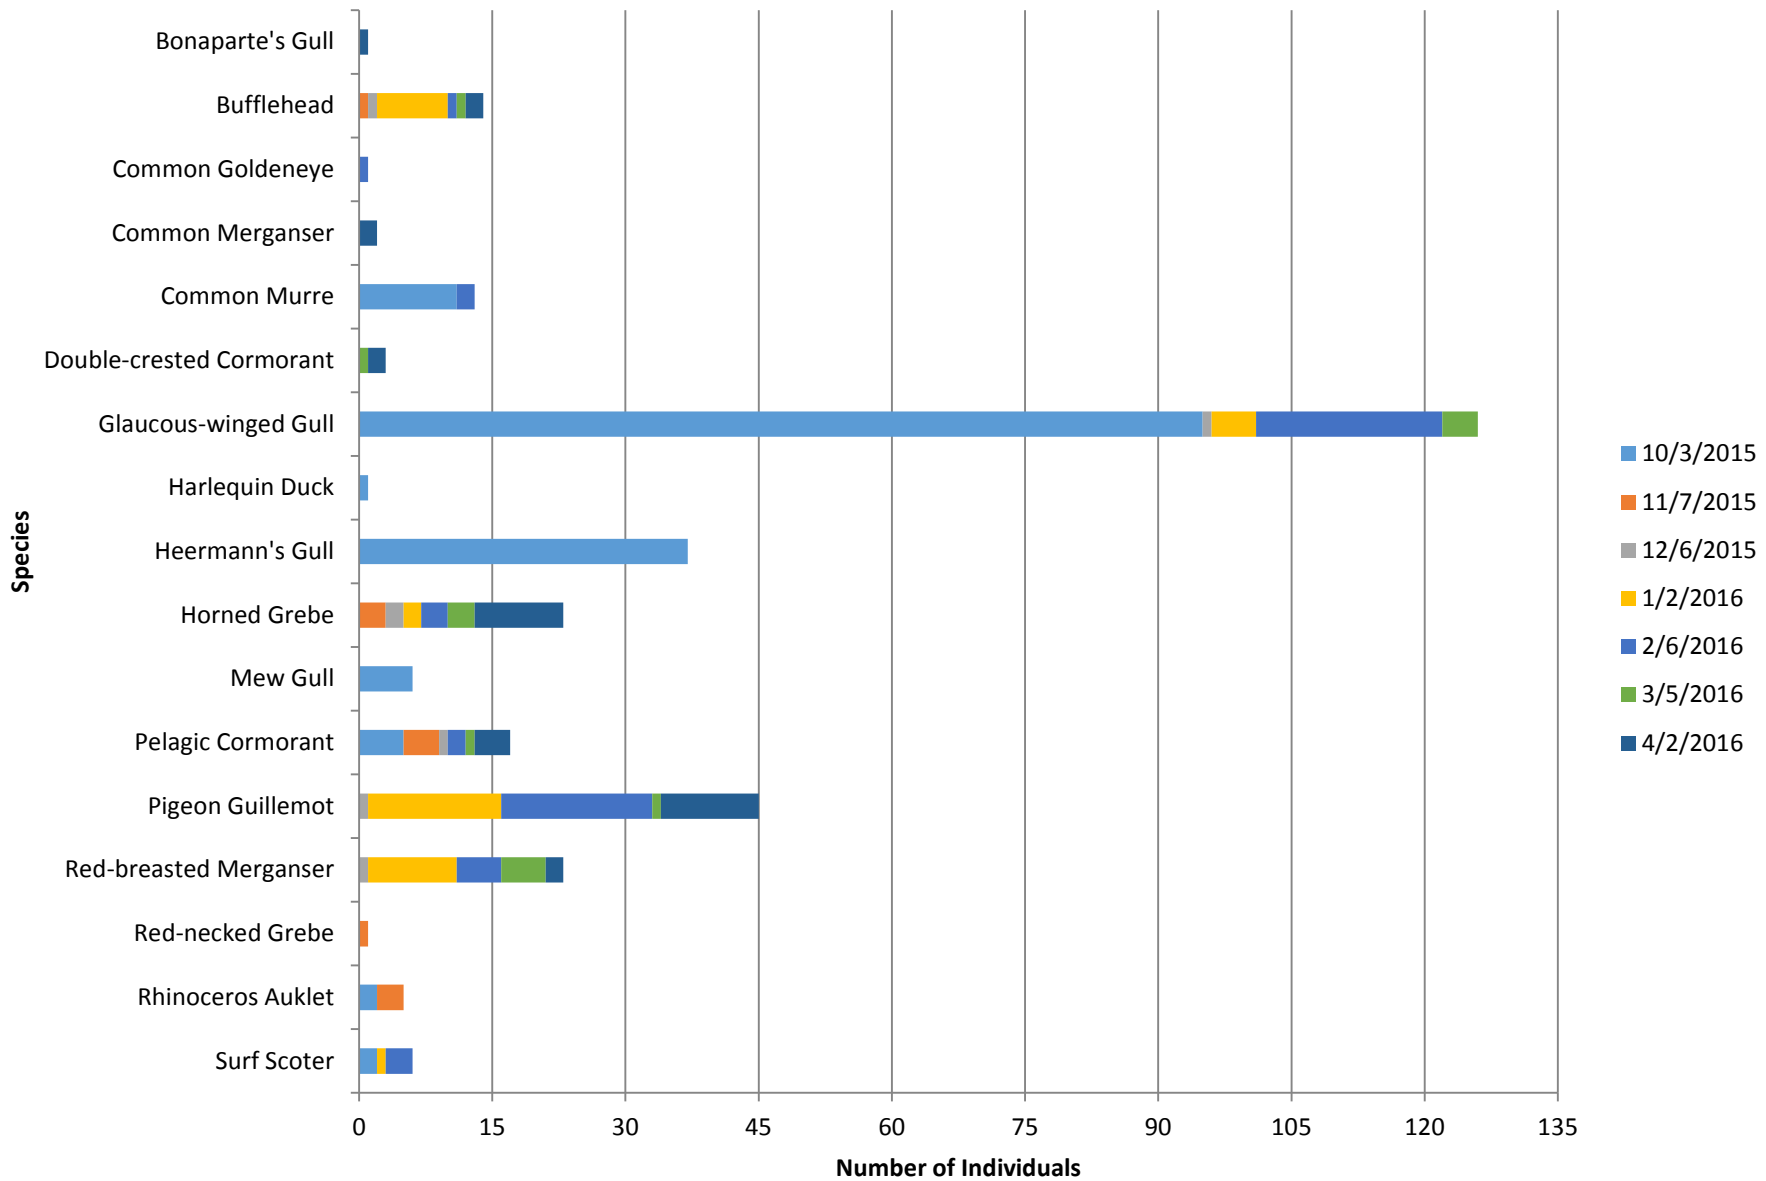

## Fort Flagler East

Total number of birds by species recorded at site during survey season. Sightings color-coded by month.