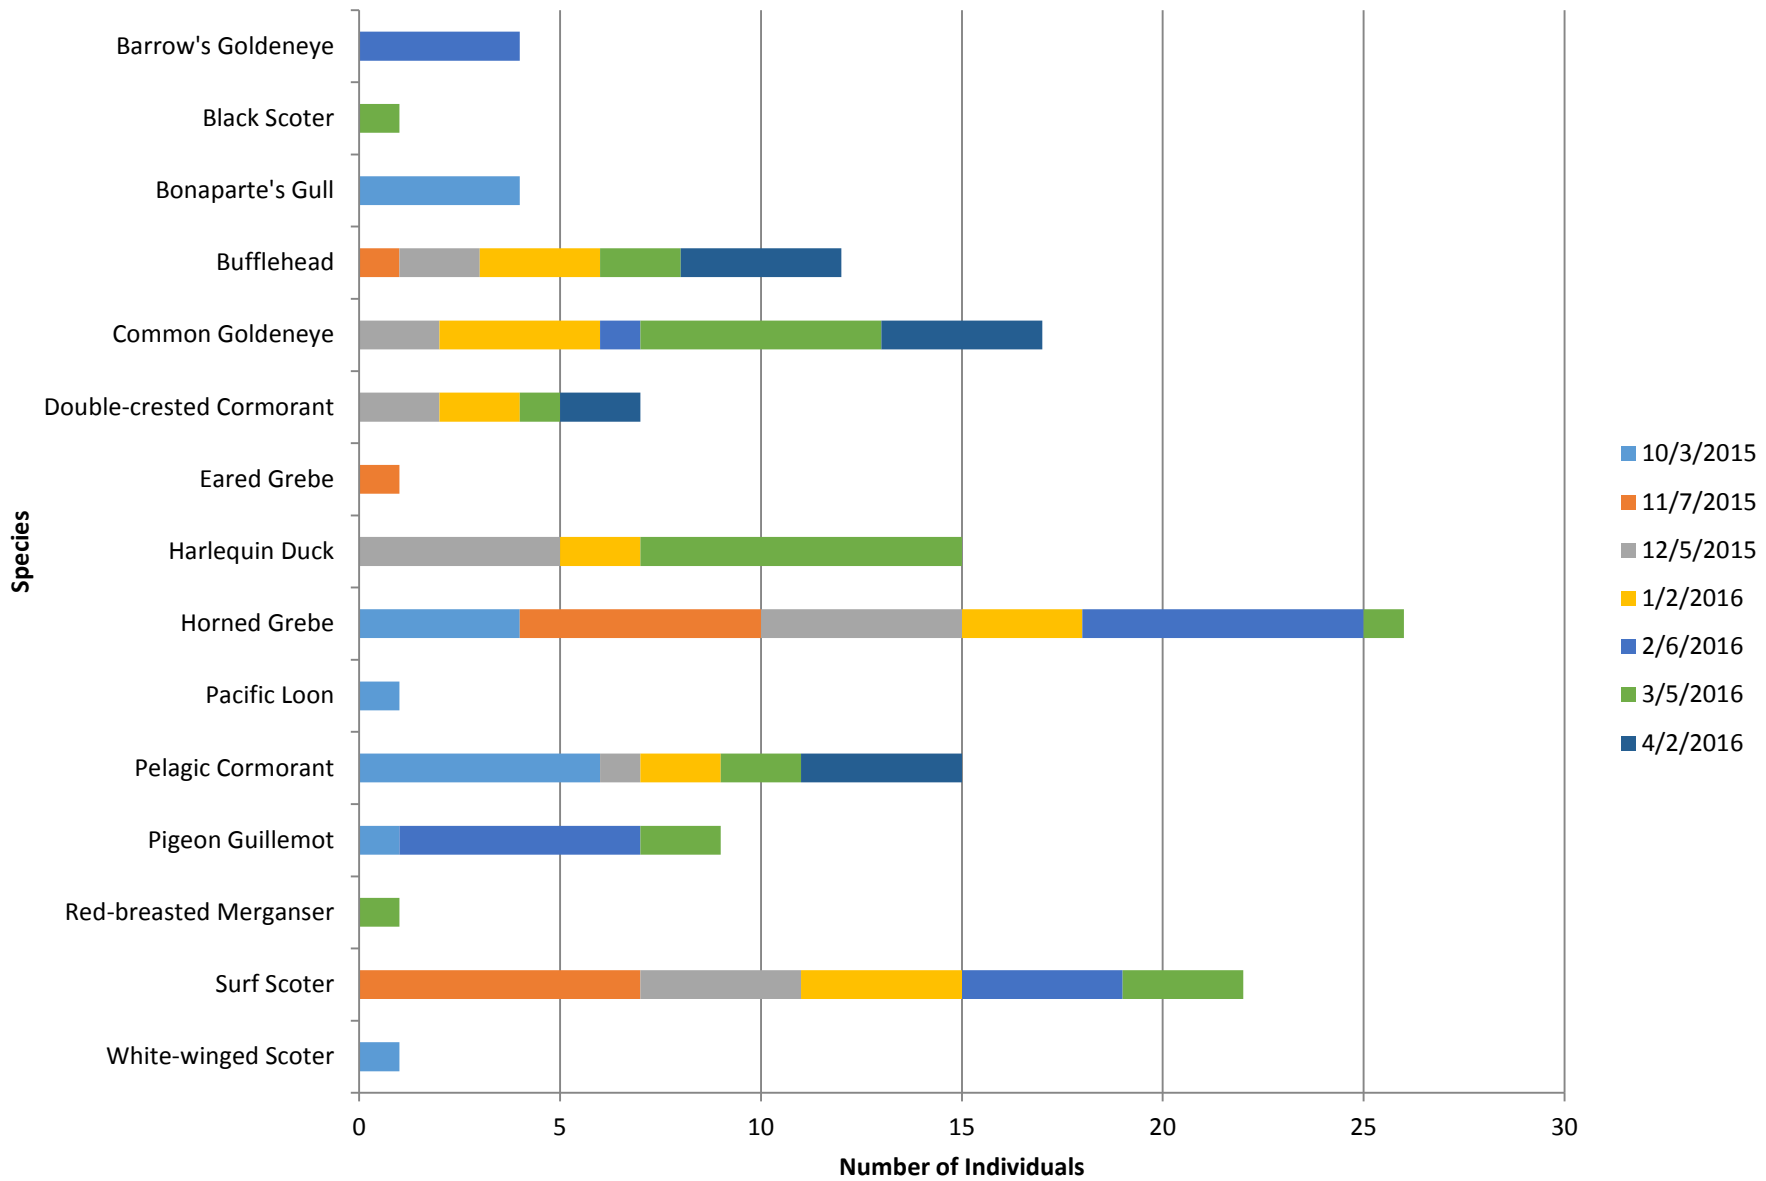

## Fort Ward Park

Total number of birds by species recorded at site during survey season. Sightings color-coded by month.