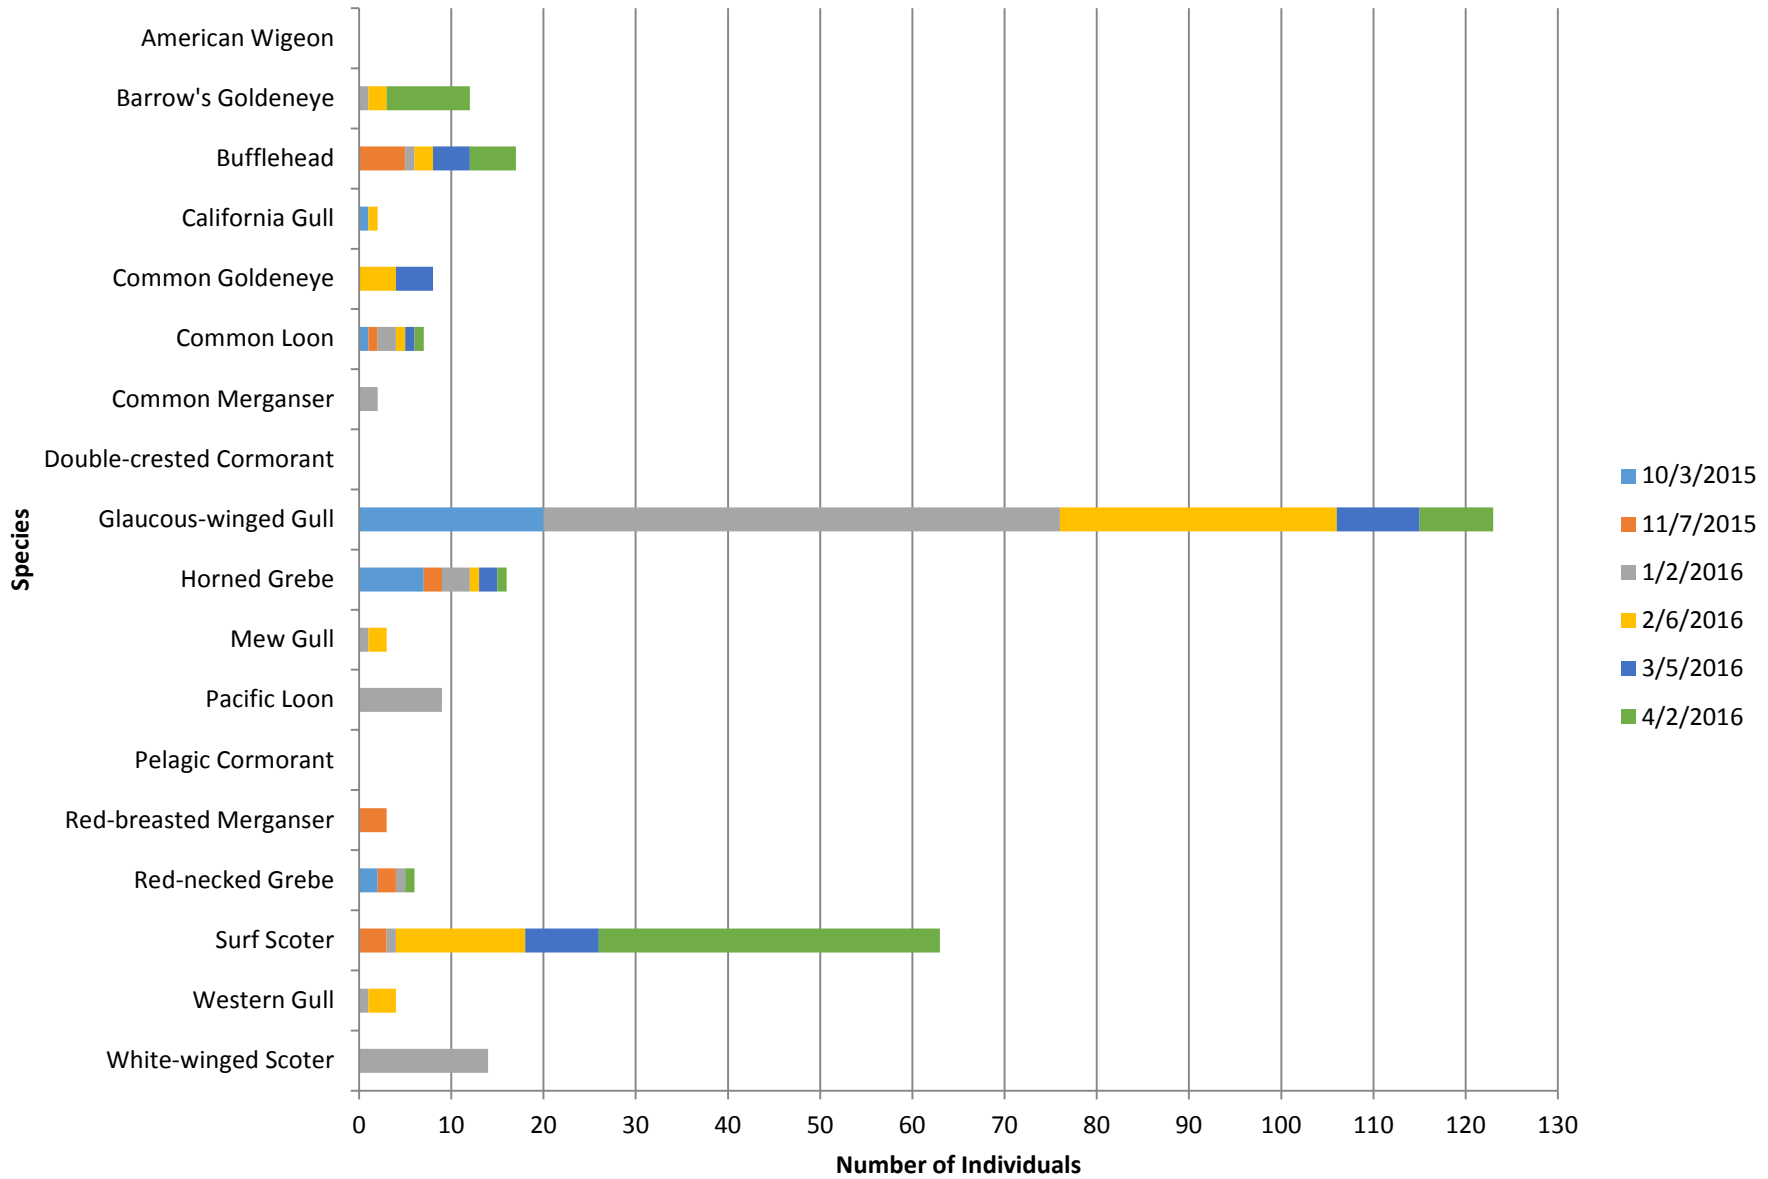

Seahurst Park

Total number of birds by species recorded at site during survey season. Sightings color-coded by month.