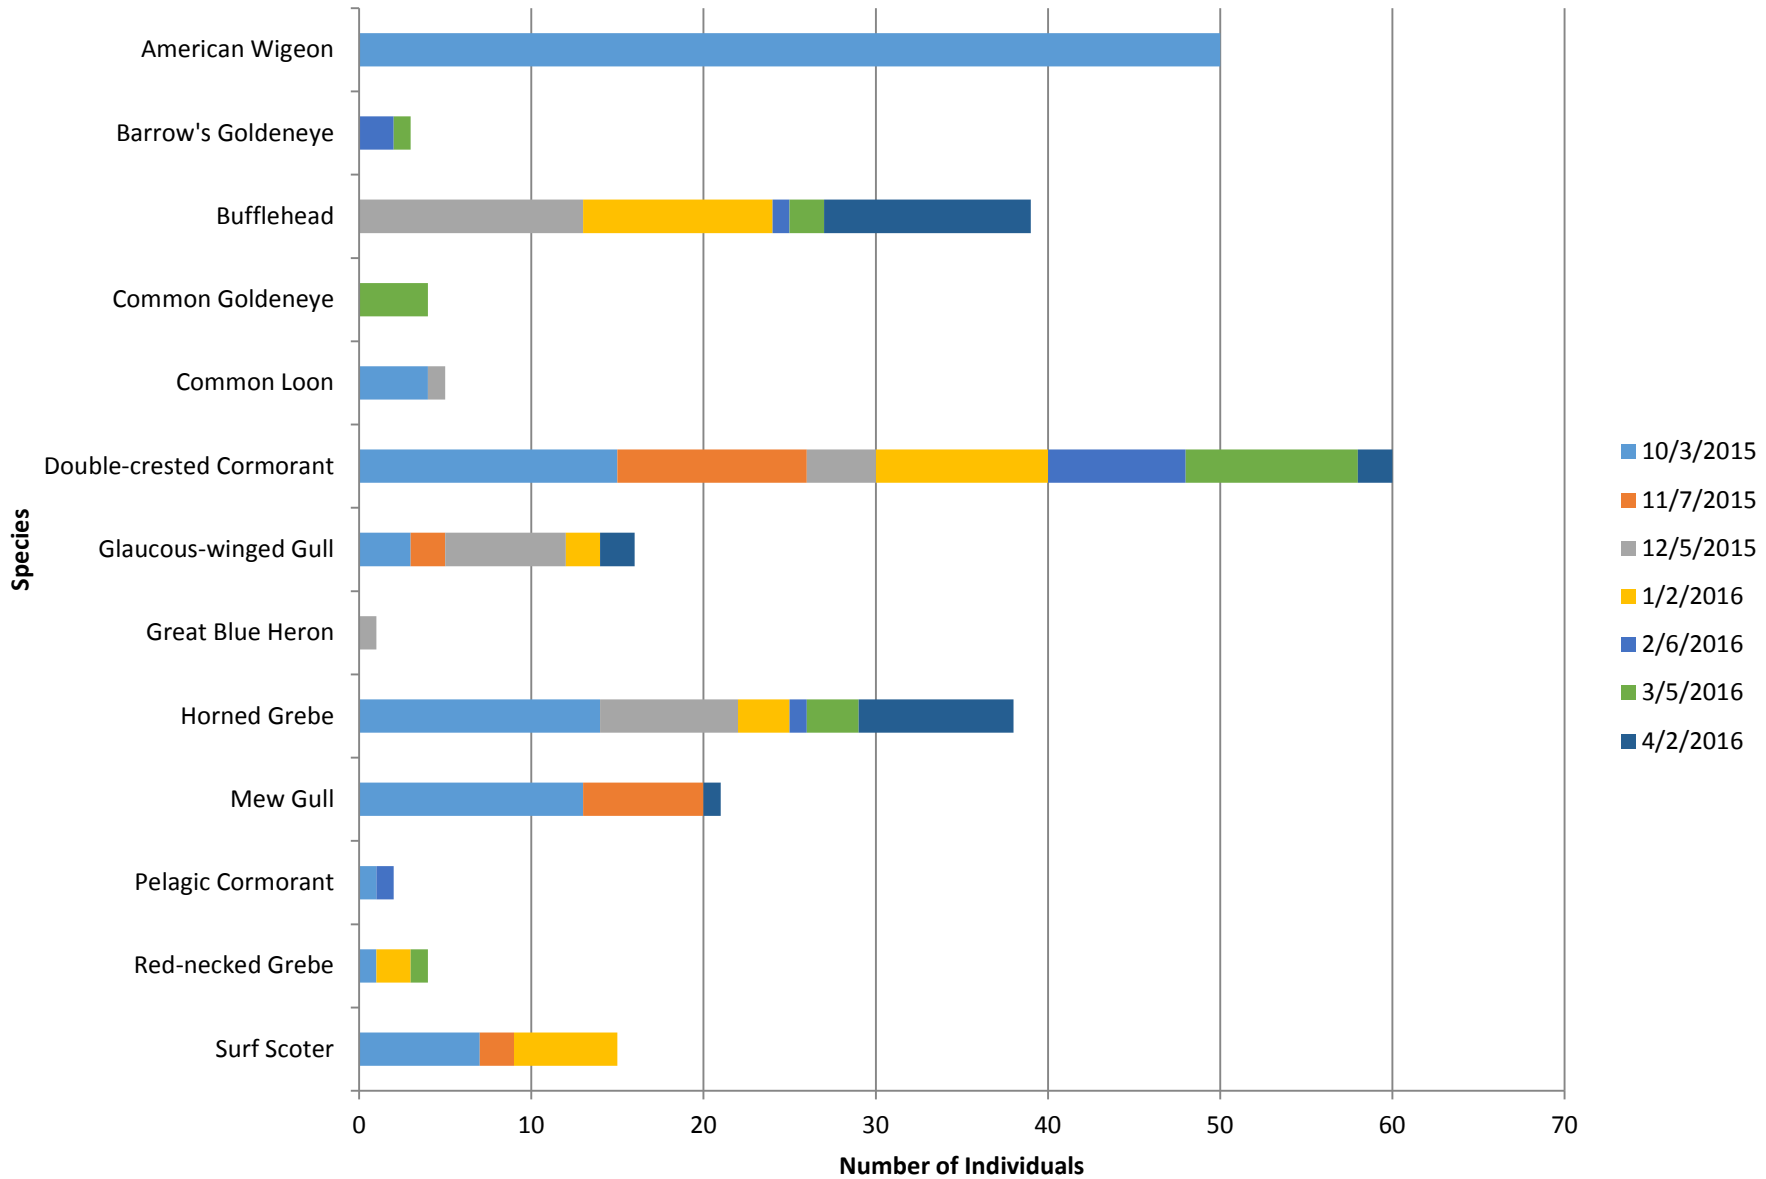

Sylvan Beach

Total number of birds by species recorded at site during survey season. Sightings color-coded by month.