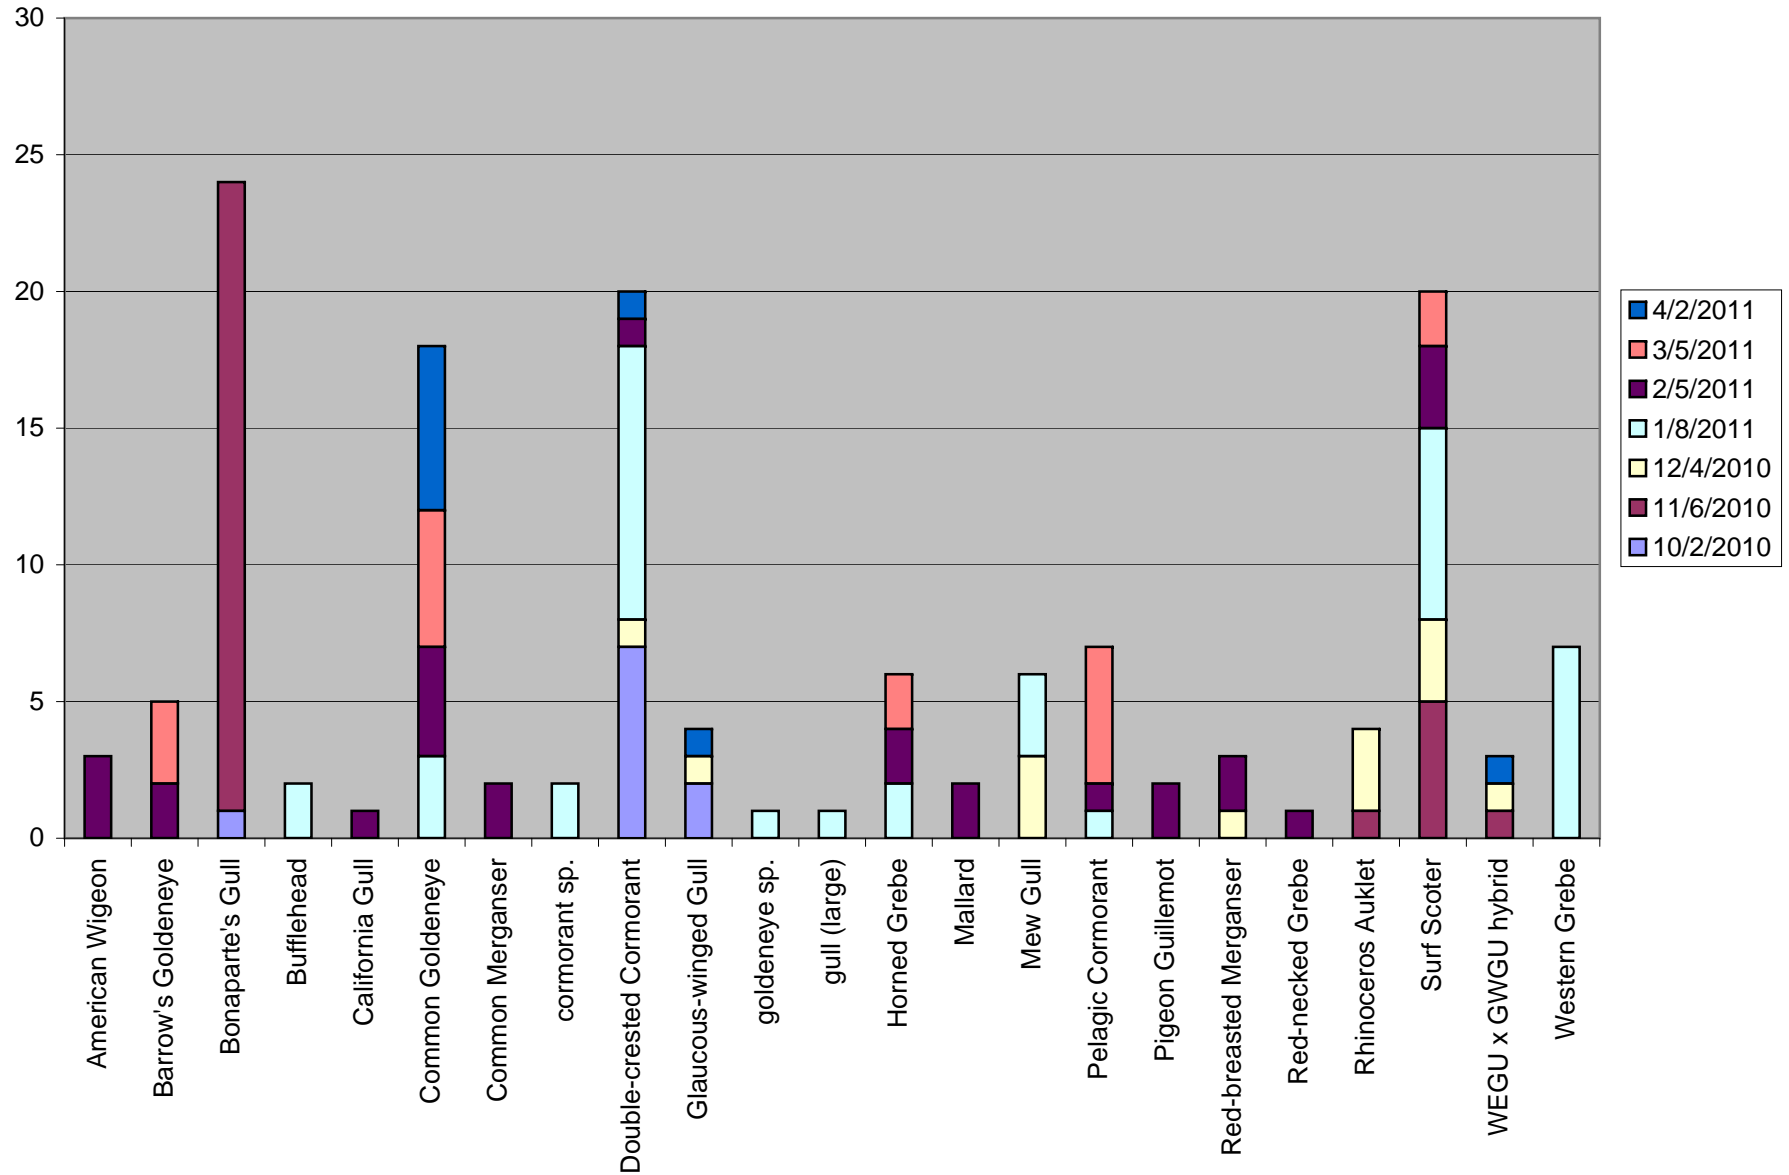

PSSS Site - Gig Harbor Spit

Puget Sound Seabird Survey
 October 2010 - April 2011
www.seabirdsurvey.org

Total number of birds by species recorded at site during survey season. Sightings color-coded by month.
 Species without counts were a. beyond the 300m survey boundary b. in flight and/or c. seen after the completion of the survey.