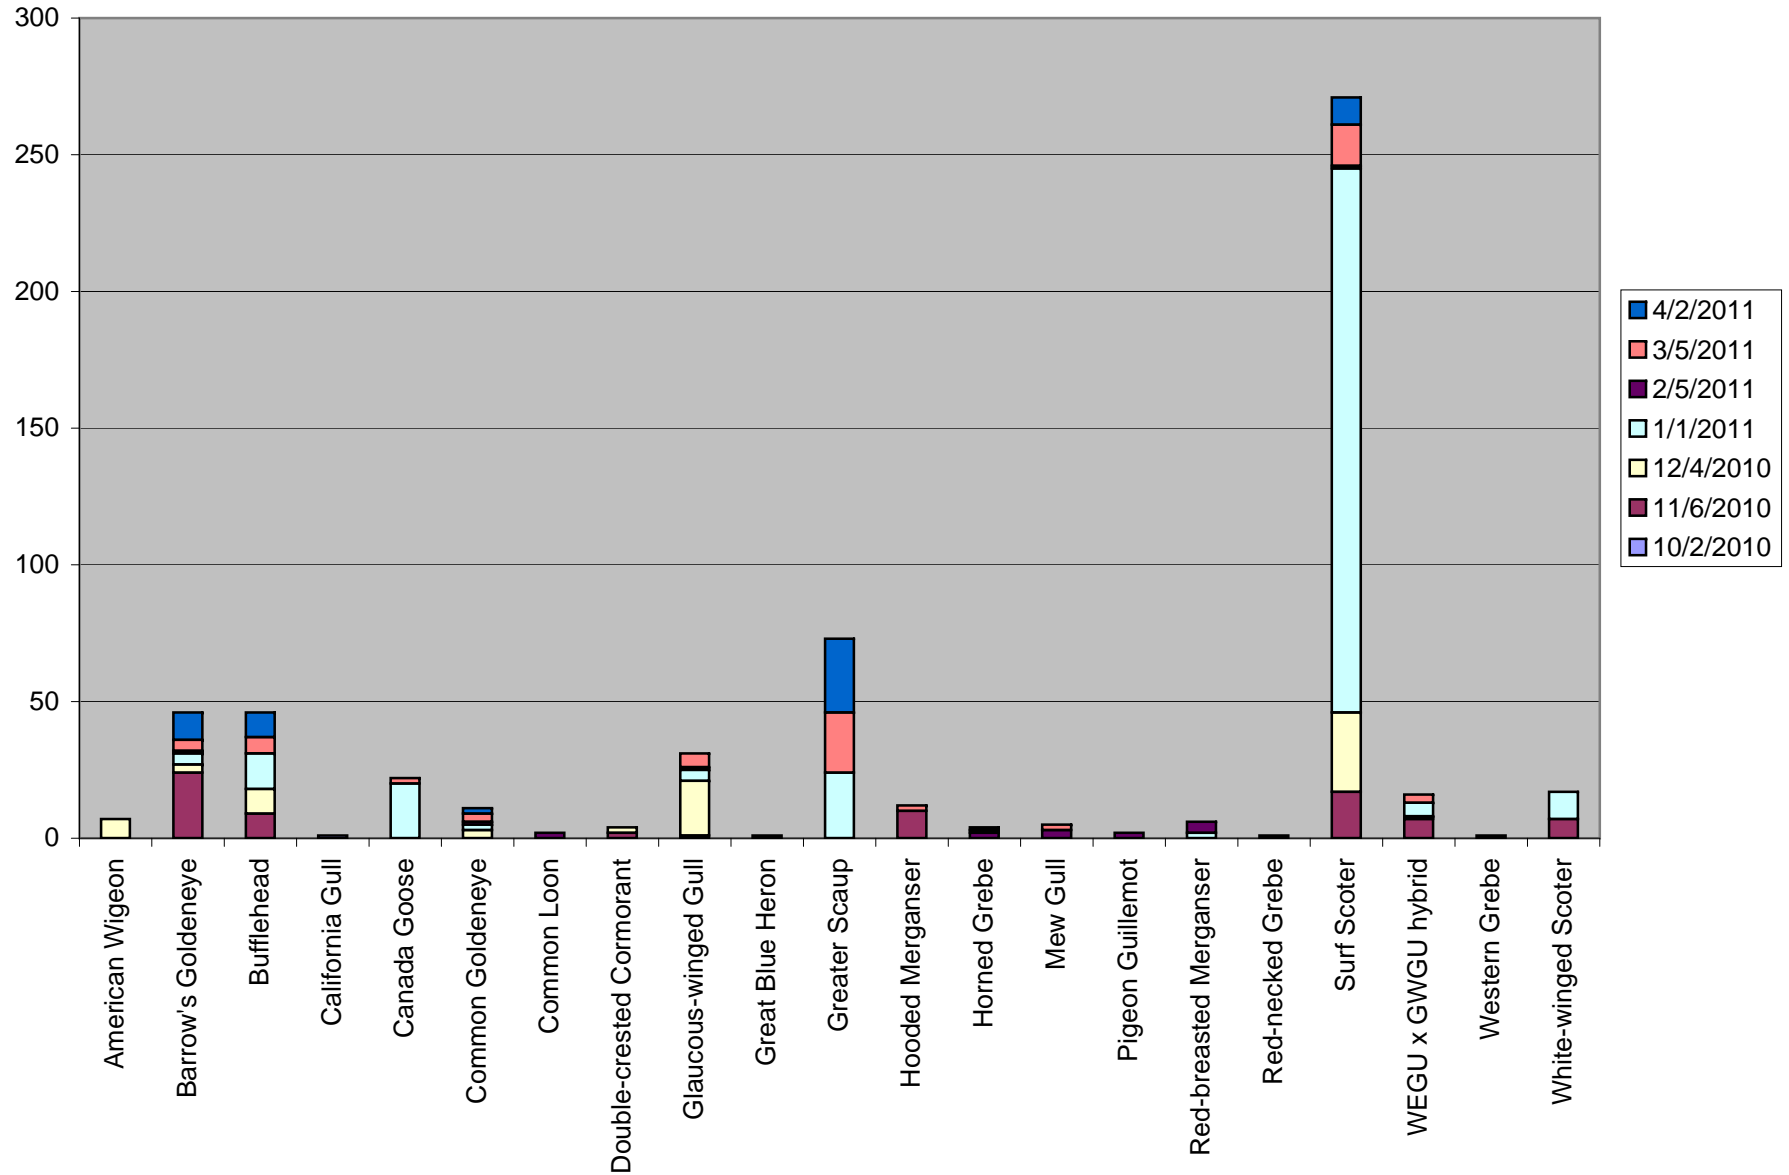

PSSS Site - Raft Island South

Puget Sound Seabird Survey
 October 2010 - April 2011
www.seabirdsurvey.org

Total number of birds by species recorded at site during survey season. Sightings color-coded by month.
 Species without counts were a. beyond the 300m survey boundary b. in flight and/or c. seen after the completion of the survey.