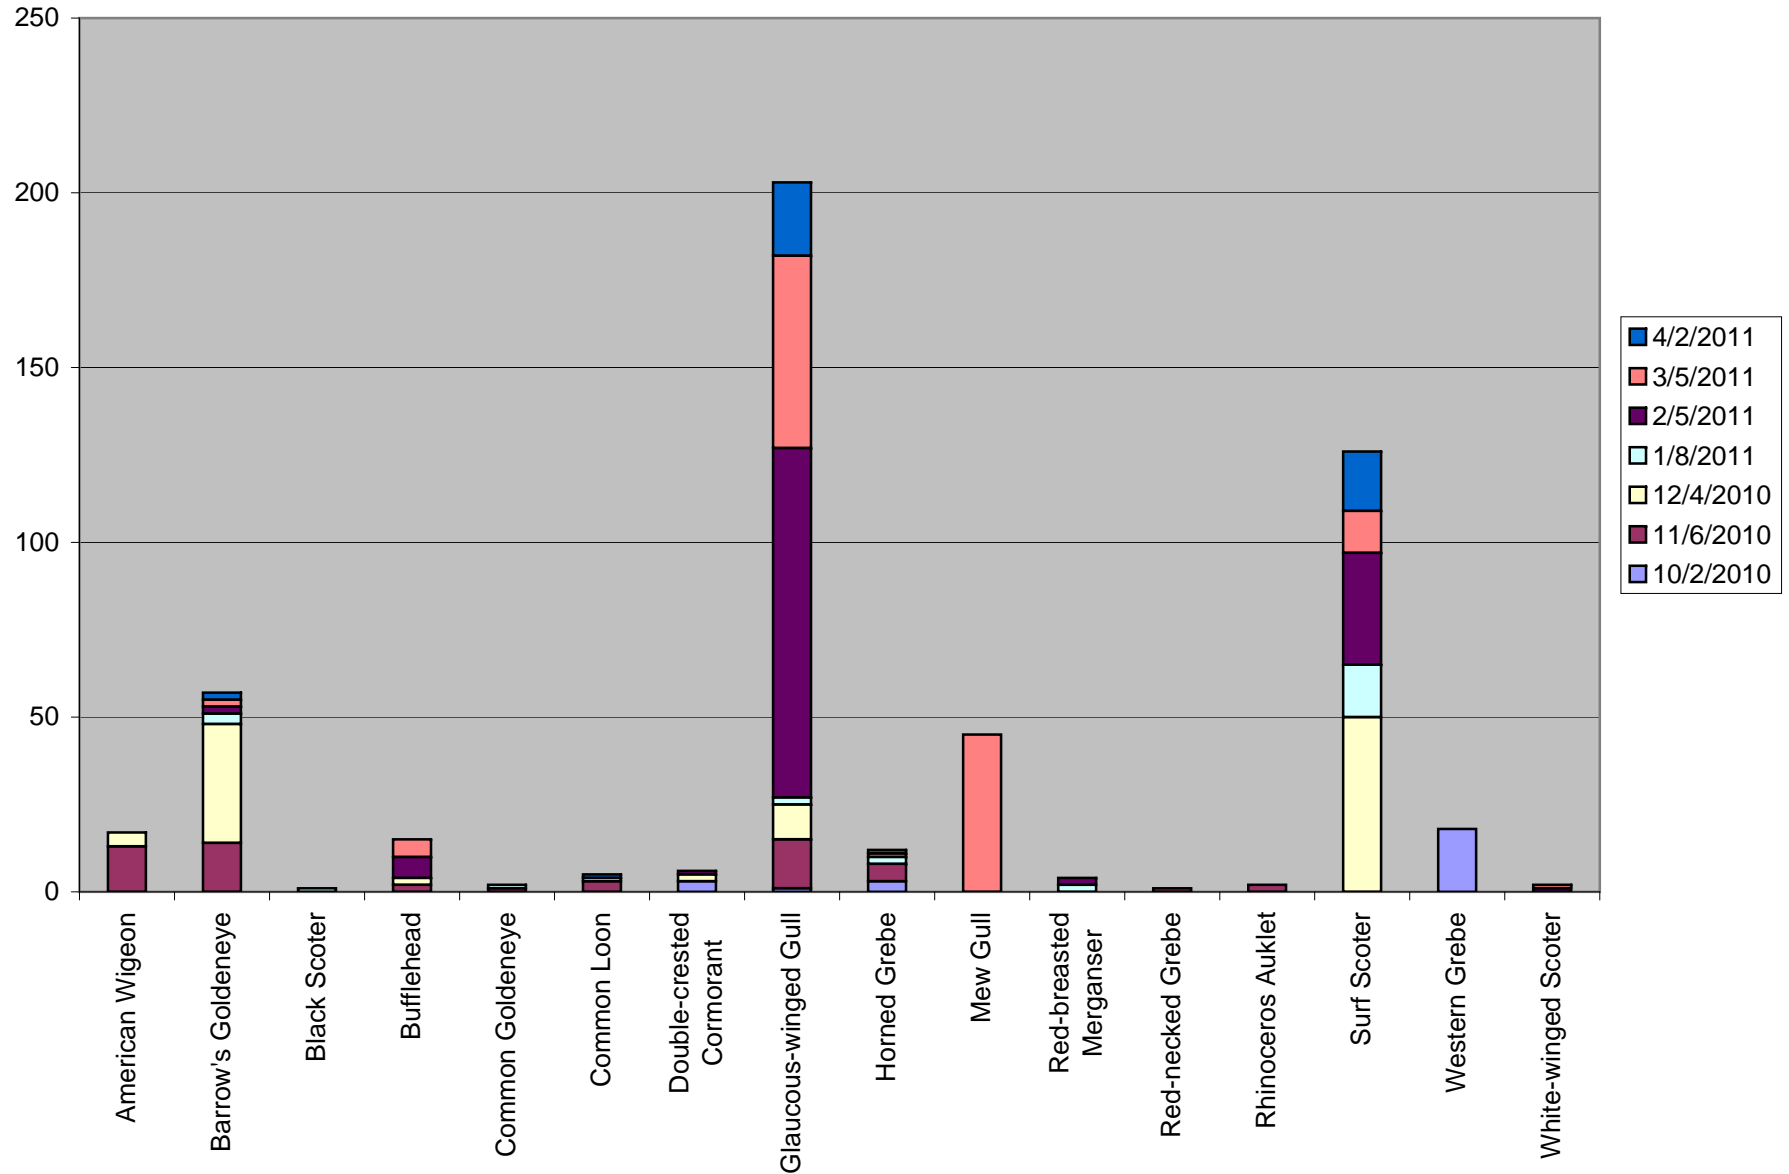

PSSS Site - South Redondo Boardwalk

Puget Sound Seabird Survey
 October 2010 - April 2011
www.seabirdsurvey.org

Total number of birds by species recorded at site during survey season. Sightings color-coded by month.
 Species without counts were a. beyond the 300m survey boundary b. in flight and/or c. seen after the completion of the survey.